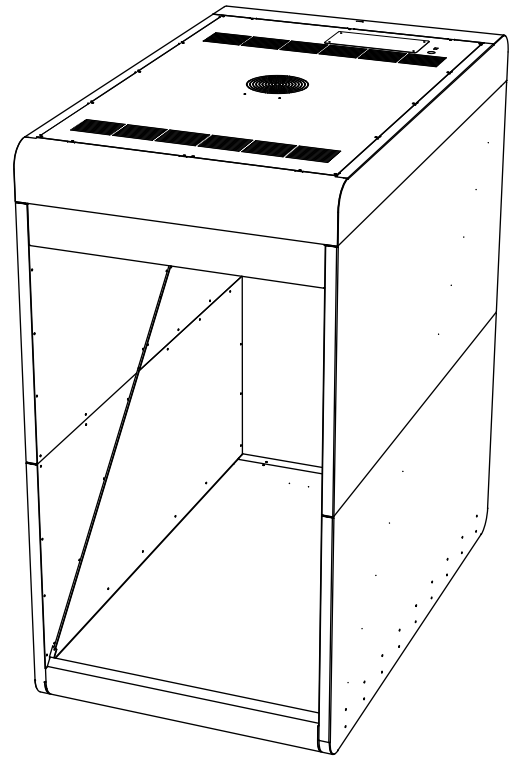

## HC75V specifications

<b>Brightness</b>	2500 cd/m <sup>2</sup>
<b>Viewing angle</b>	178° / 178°
<b>Resolution</b>	1080 x 1920
<b>Contrast ratio</b>	5000:1
<b>Active screen diagonal</b>	70"   1778 mm diagonal
<b>Active screen area</b>	1650 x 928 mm
<b>Internal Storage</b>	8 GB
<b>Power supply</b>	90-240 V AC, 50-60 Hz
<b>Content uploading</b>	SD card
<b>Power consumption</b>	540 W
<b>Audio</b>	10 W x 2
<b>Operating conditions</b>	0 – 40°C at max. 80% humidity
<b>OSD Menu</b>	Remote control
<b>Dimensions</b>	77" x 42.5" x 71.7" L x W x H
<b>Net Weight</b>	926 LBS

### MATT COLORS

Black

Material housing: Metal  
Material optics: Glass  
Finishing: powder coating

Produced and assembled in Belgium (EU)